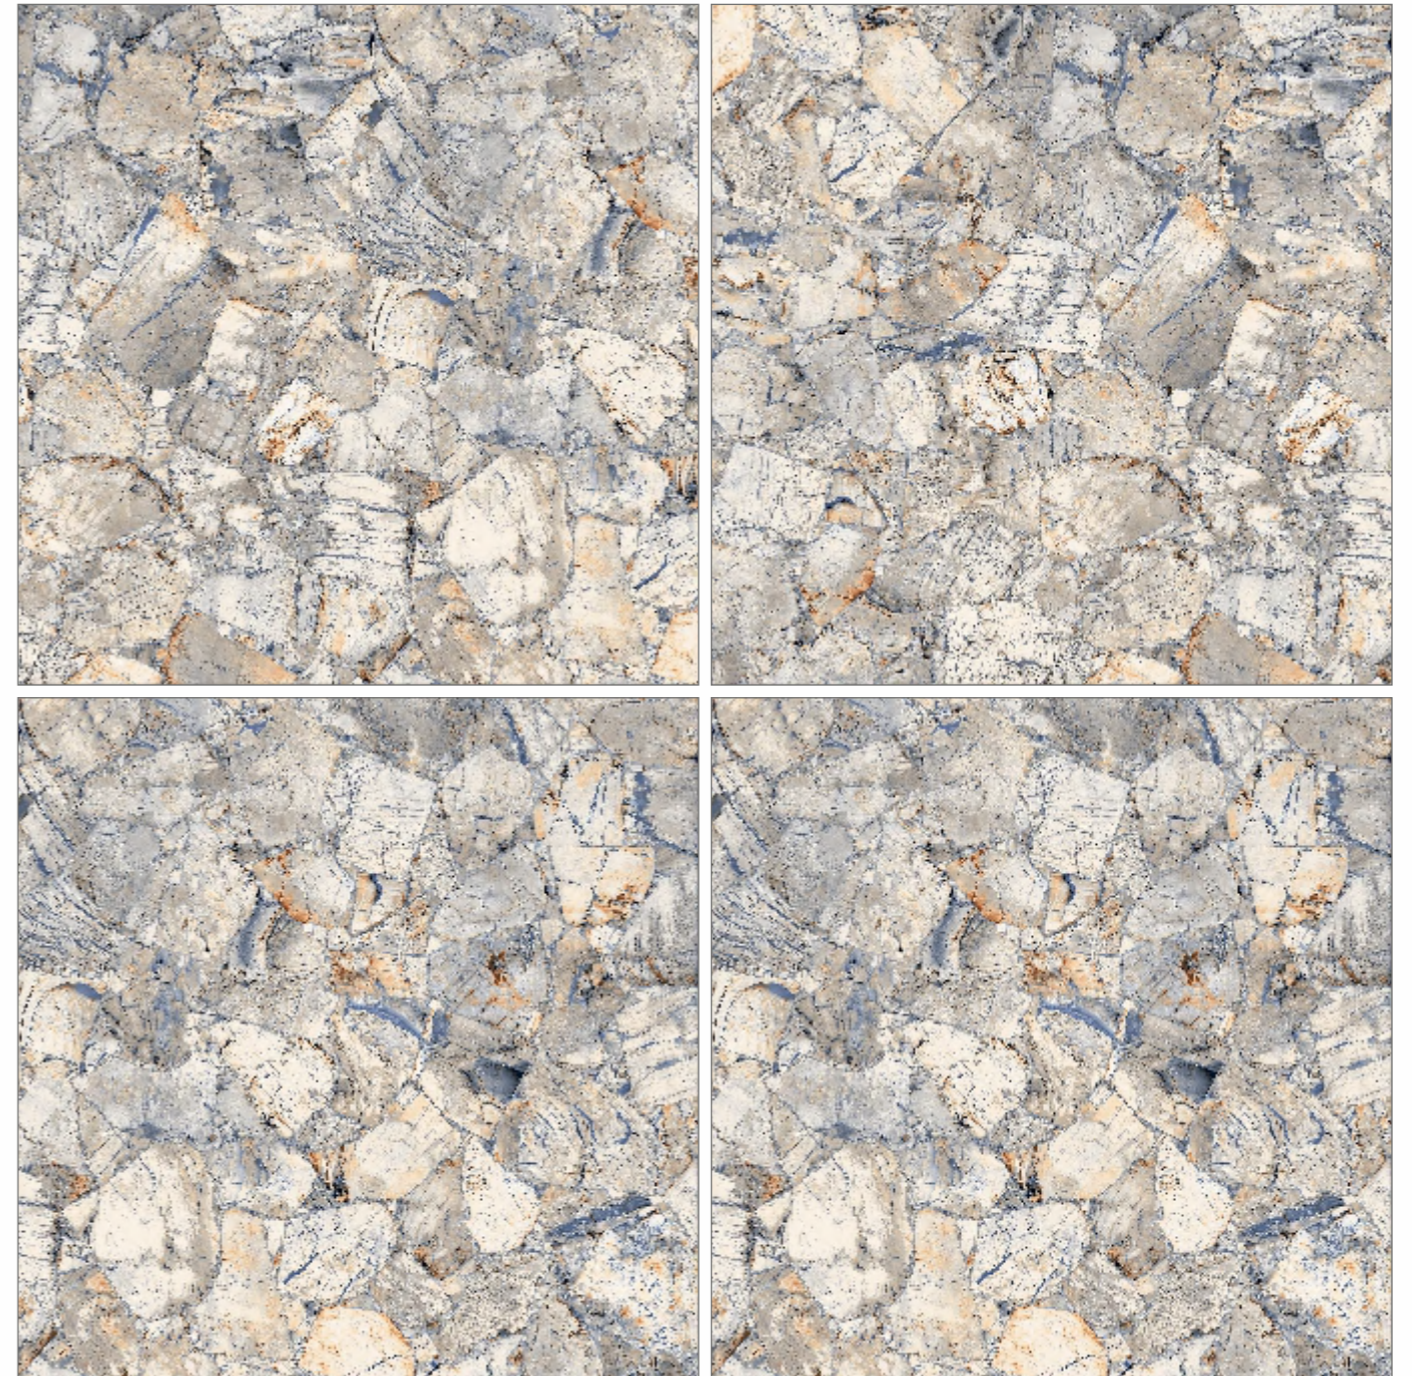

LITOS VIBRANT

RESIDENTIAL, COMMERCIAL,
WELL NESS, HOSPITALITY

RANDOM - **04** • SURFACE - **GLOSSY**