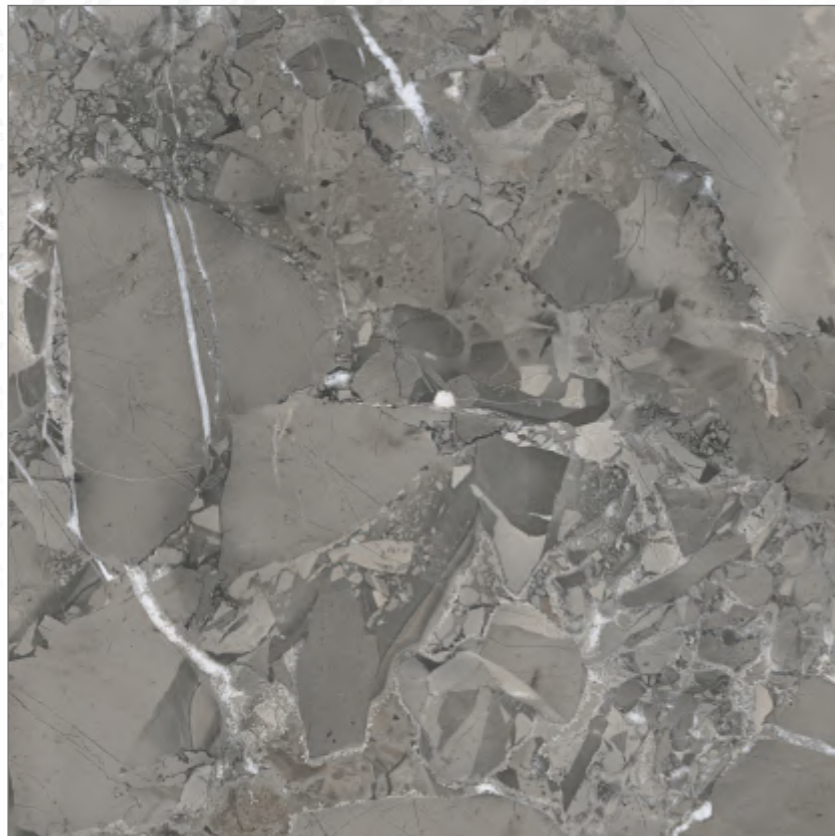

## MISTERO BROWN

RESIDENTIAL, COMMERCIAL,  
WELL NESS, HOSPITALITY

RANDOM - **04** • SURFACE - **GLOSSY**

Preview of\_ **MISTERO GRAY**

**600x600mm**  
GLAZED VITRIFIED TILES

**MARBLE**  
SERIES