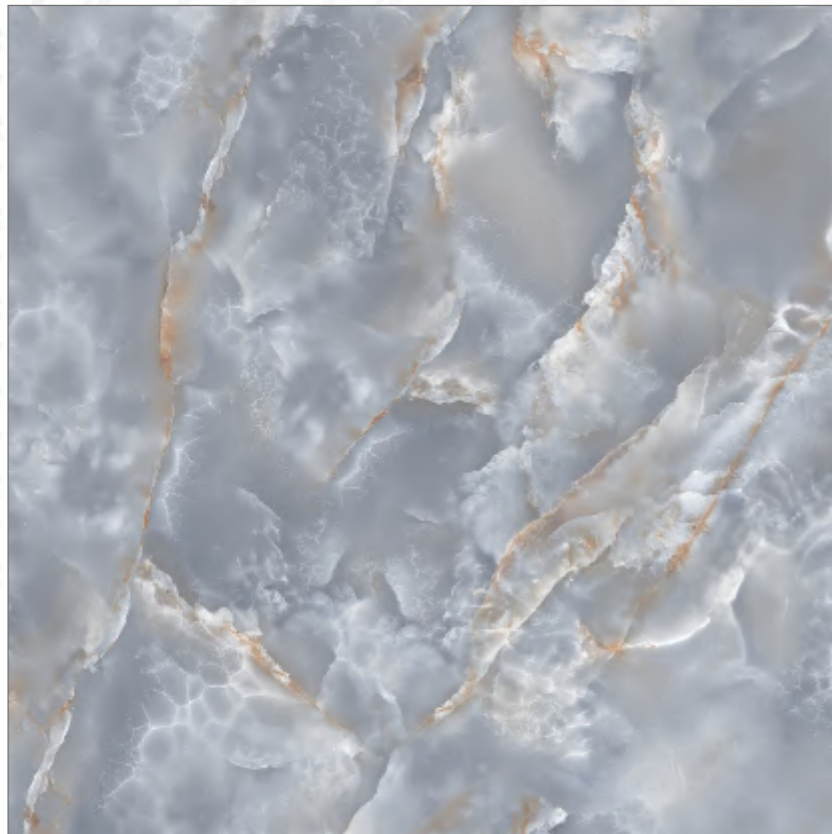

## MONTANA MAUVE

RESIDENTIAL, COMMERCIAL,  
WELL NESS, HOSPITALITY

RANDOM - **04** • SURFACE - **GLOSSY**

Preview of\_ **MORENA BLUE**

**600x600mm**  
GLAZED VITRIFIED TILES

**MARBLE**  
SERIES