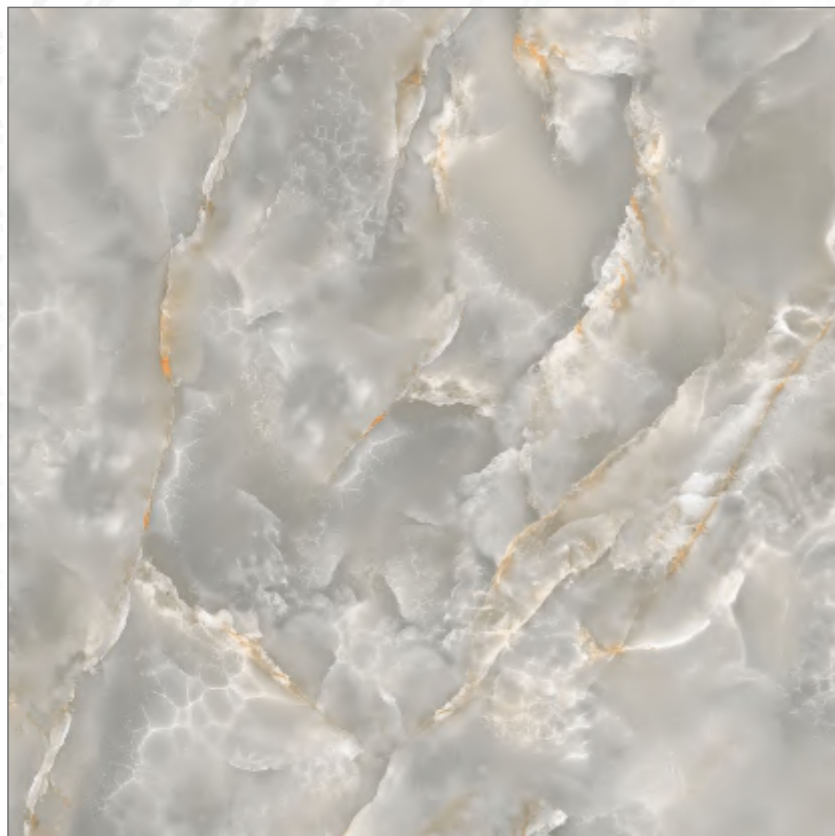

## MORENA BEIGE

RESIDENTIAL, COMMERCIAL,  
WELL NESS, HOSPITALITY

RANDOM - **04** • SURFACE - **GLOSSY**

Preview of\_ **MORENA GREEN**

**600x600mm**  
GLAZED VITRIFIED TILES

**MARBLE**  
SERIES