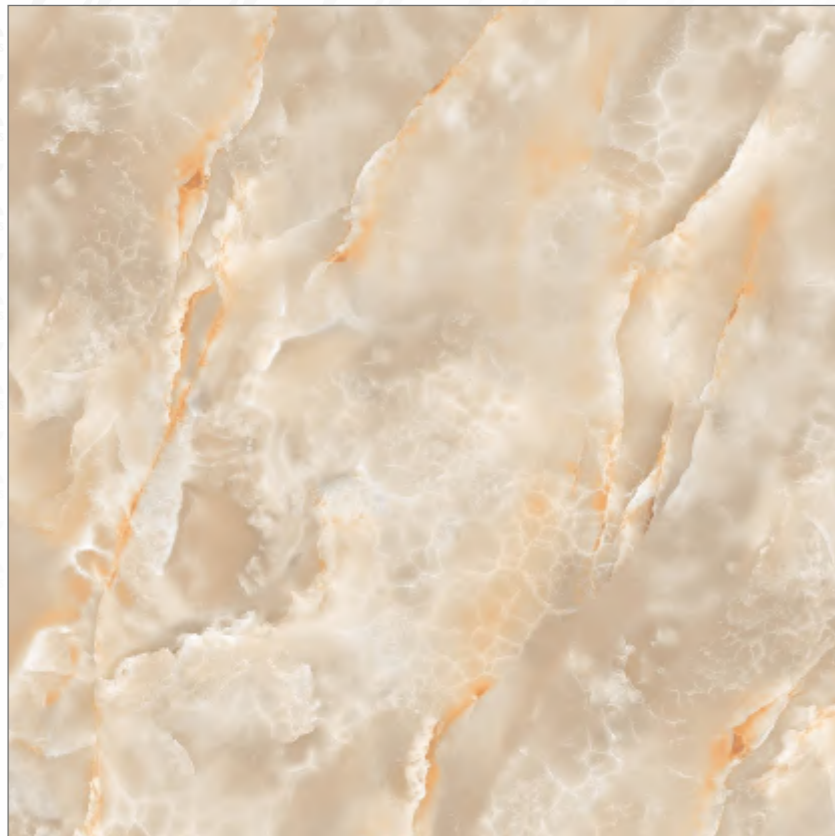

## MORENA BLUE

RESIDENTIAL, COMMERCIAL,  
WELL NESS, HOSPITALITY

RANDOM - **04** • SURFACE - **GLOSSY**

Preview of **\_ MORENA BEIGE**

**600x600mm**  
GLAZED VITRIFIED TILES

**MARBLE**  
SERIES