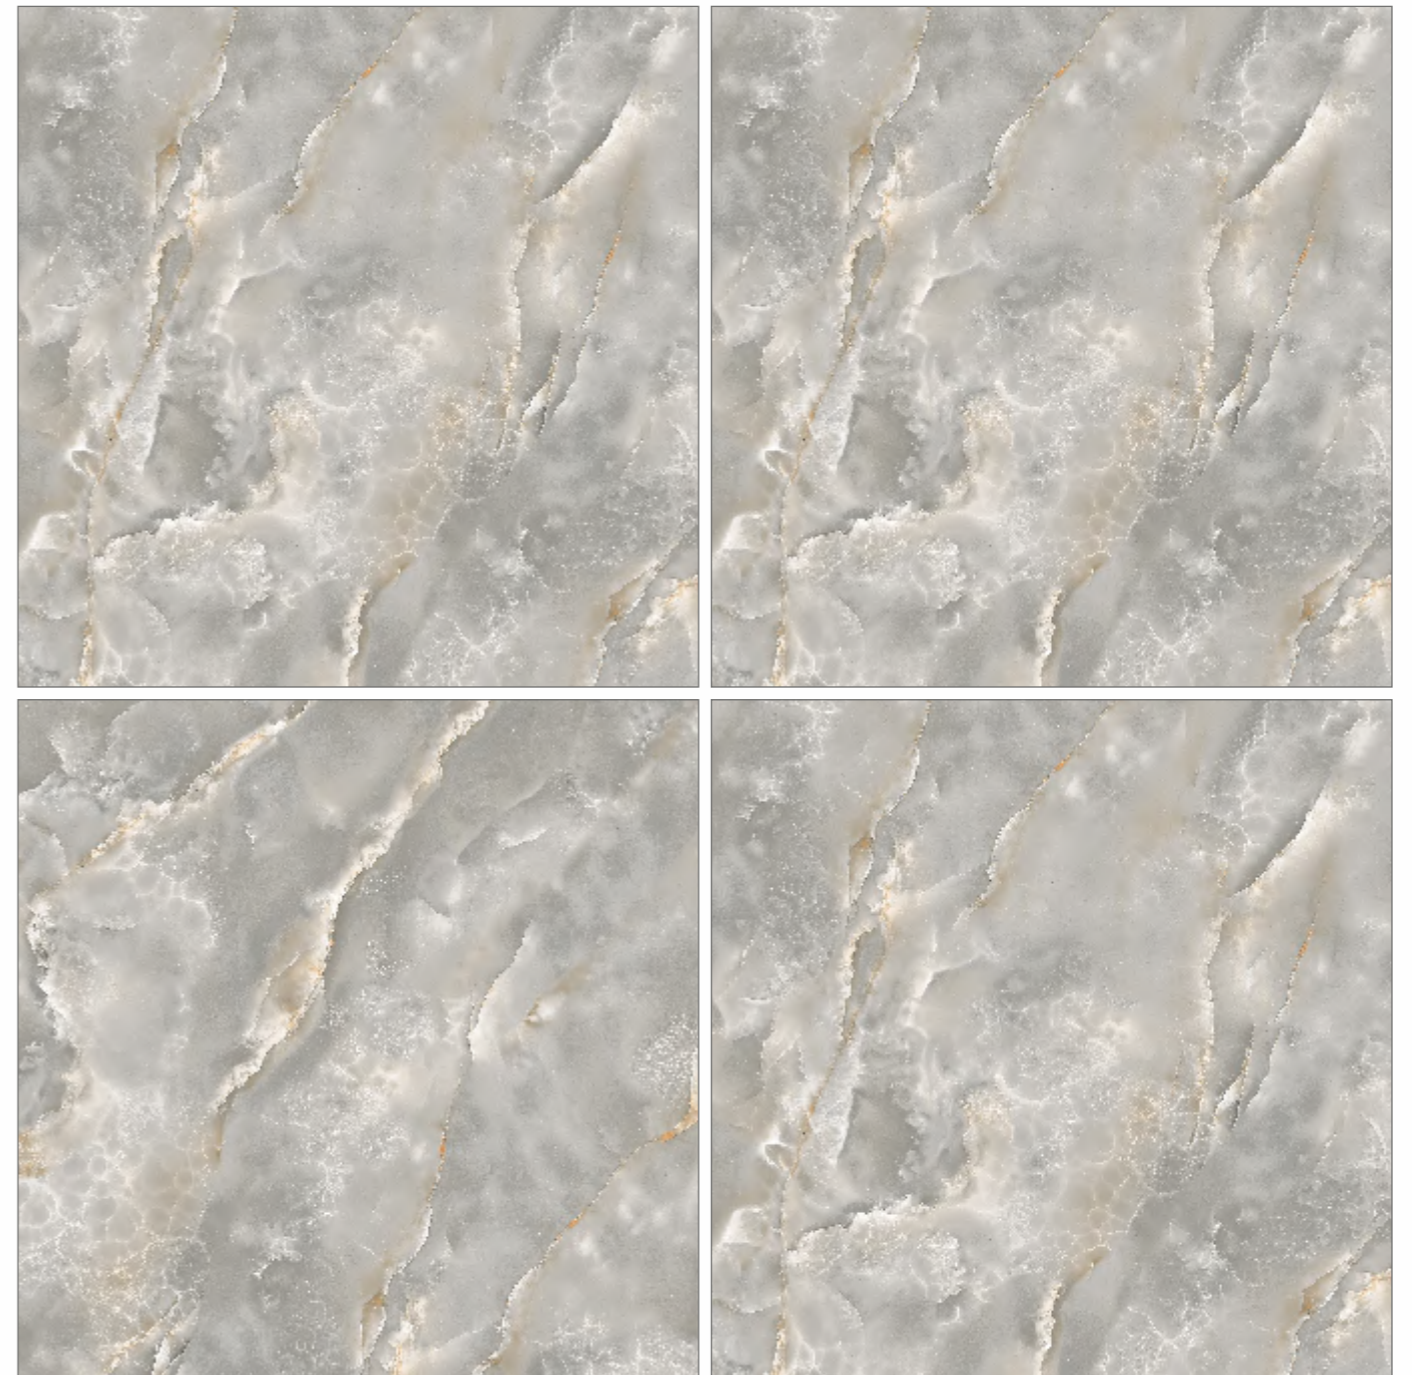

## MORENA BEIGE

RESIDENTIAL, COMMERCIAL,  
WELL NESS, HOSPITALITY

RANDOM - **04** • SURFACE - **GLOSSY**

Preview of\_ **MORENA GREEN**

**600x600mm**  
GLAZED VITRIFIED TILES

**MARBLE**  
SERIES