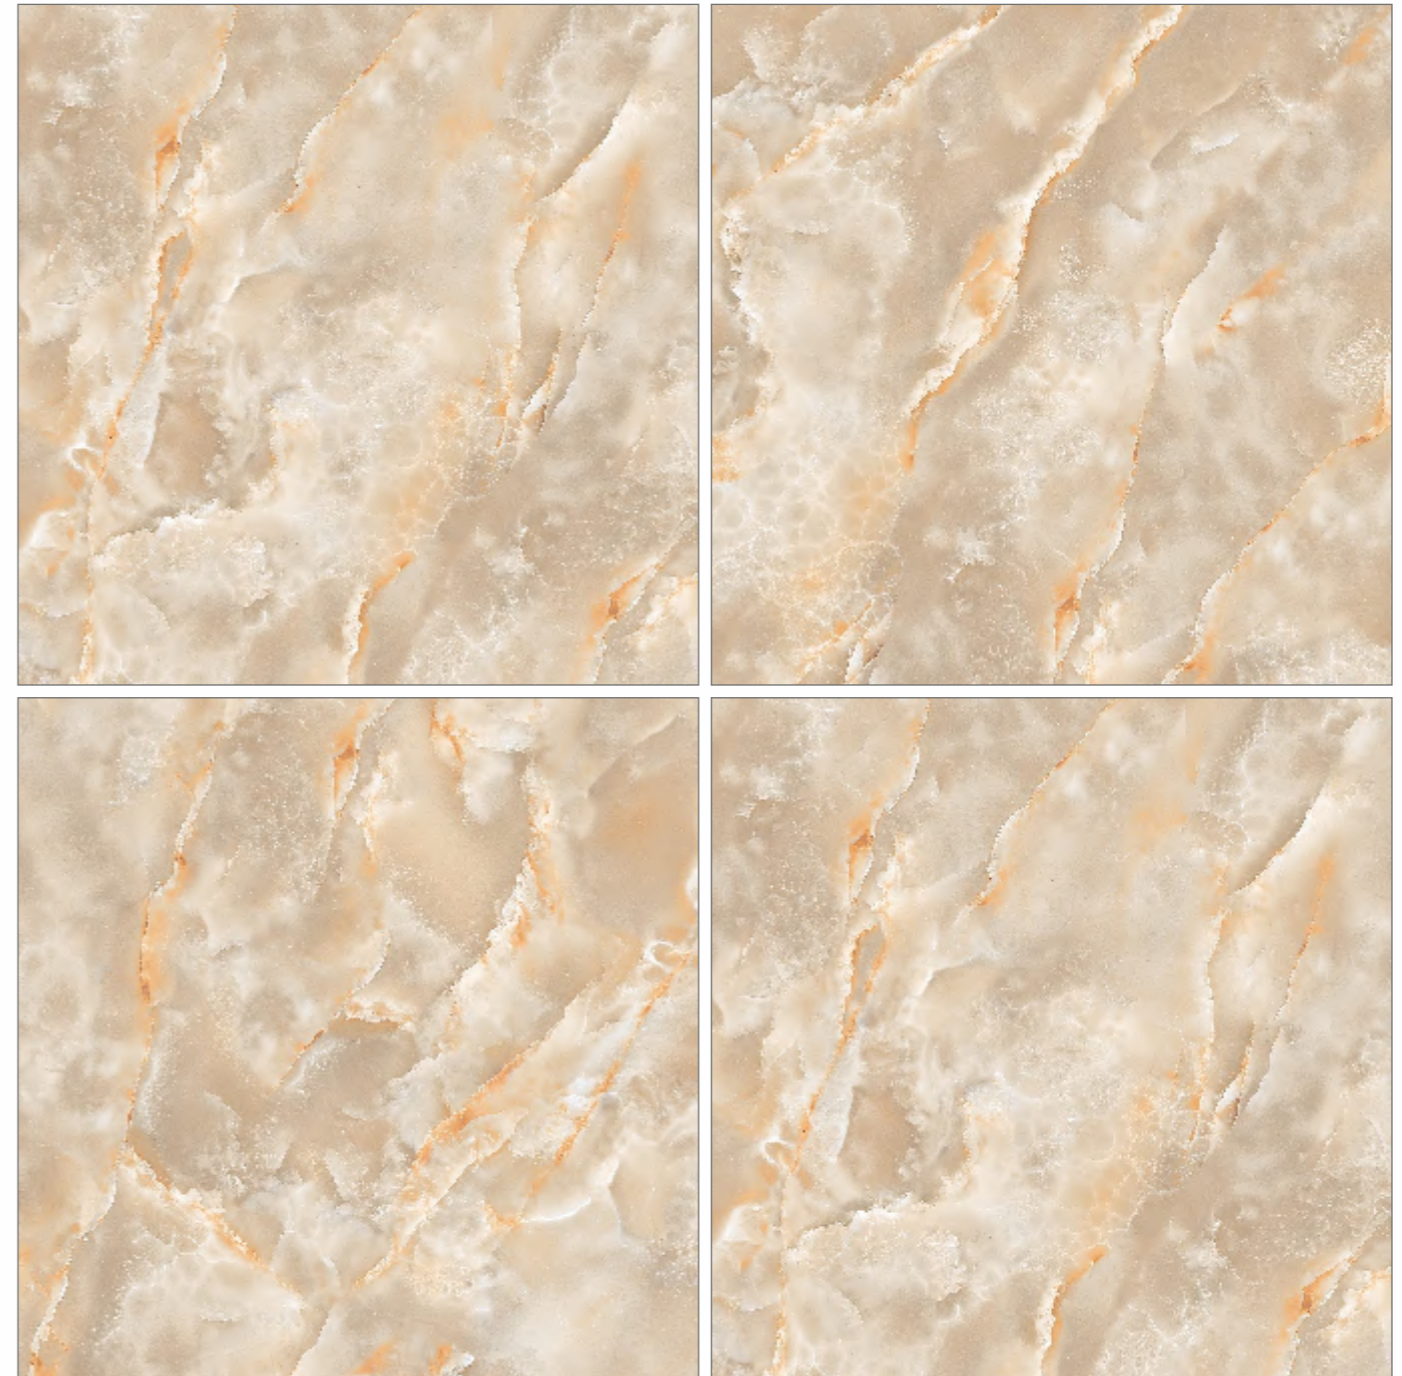

## MORENA BLUE

RESIDENTIAL, COMMERCIAL,  
WELL NESS, HOSPITALITY

RANDOM - **04** • SURFACE - **GLOSSY**

Preview of **\_ MORENA BEIGE**

**600x600mm**  
GLAZED VITRIFIED TILES

**MARBLE**  
SERIES