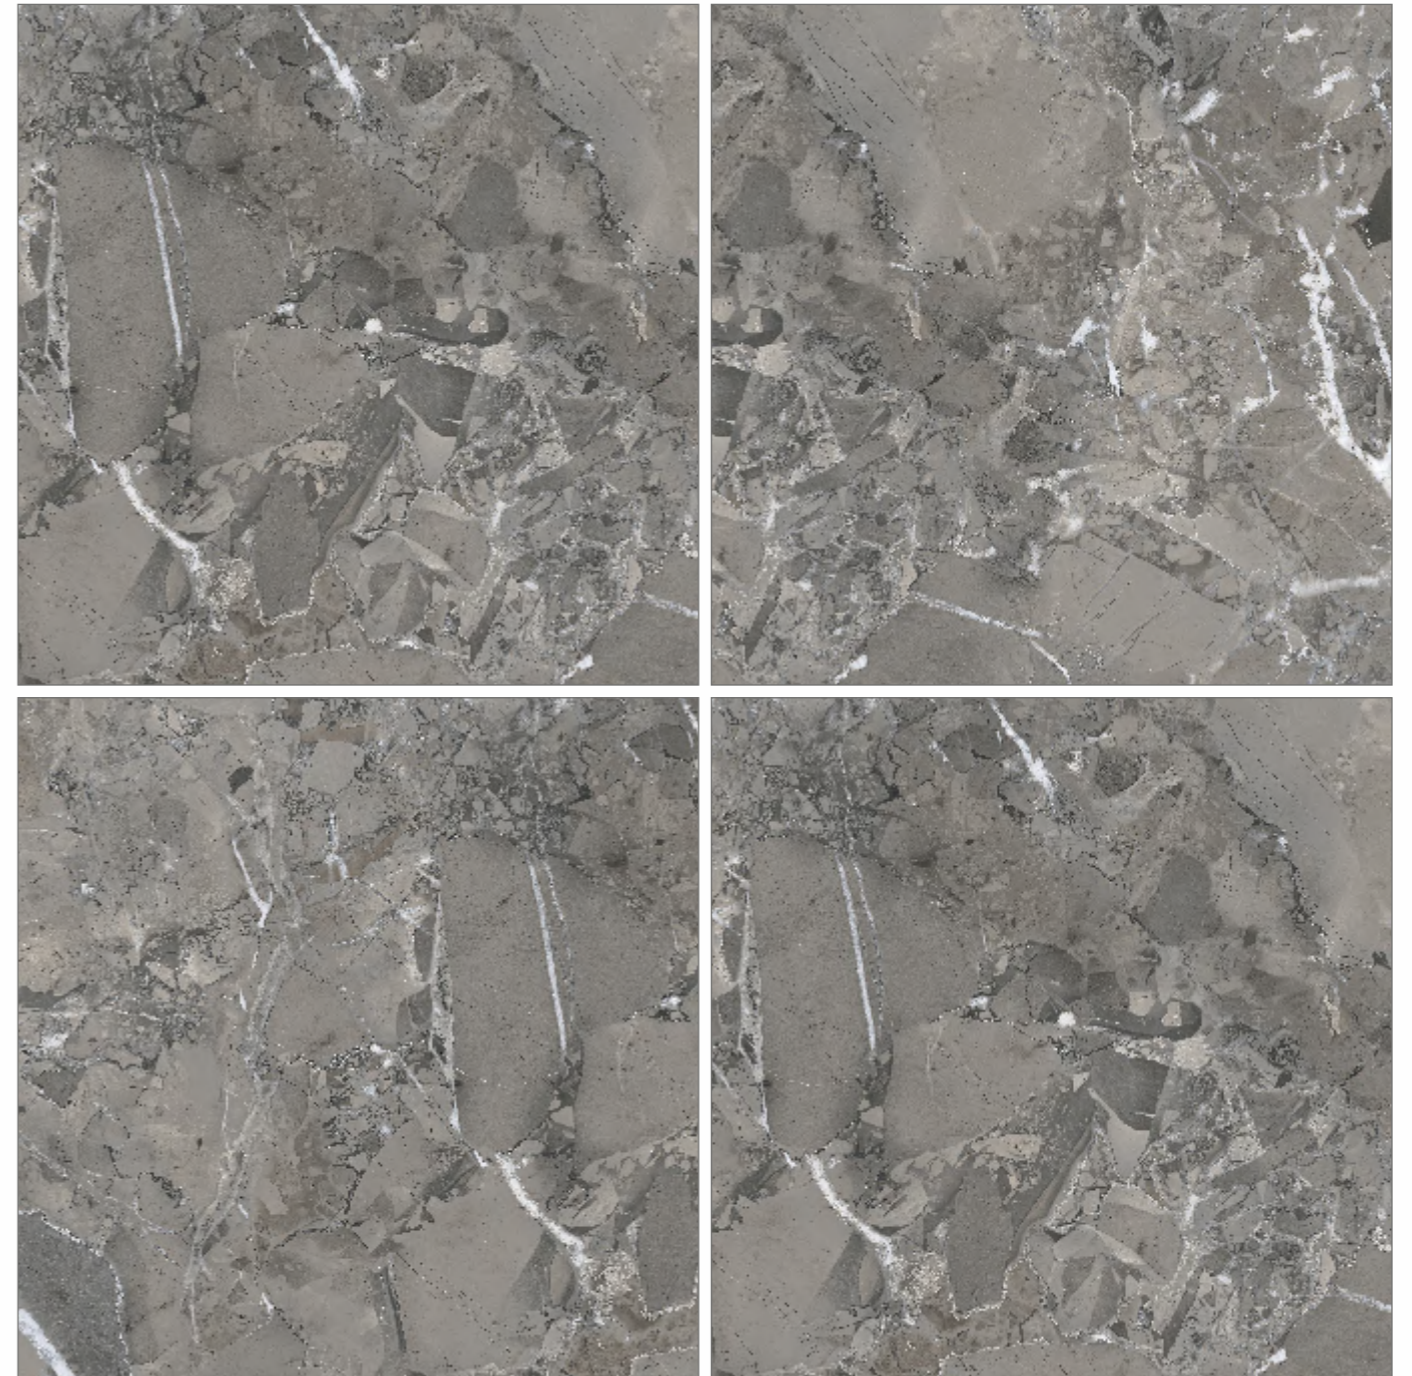

## MISTERO BROWN

RESIDENTIAL, COMMERCIAL,  
WELL NESS, HOSPITALITY

RANDOM - **04** • SURFACE - **GLOSSY**

Preview of\_ **MISTERO GRAY**

**600x600mm**  
GLAZED VITRIFIED TILES

**MARBLE**  
SERIES