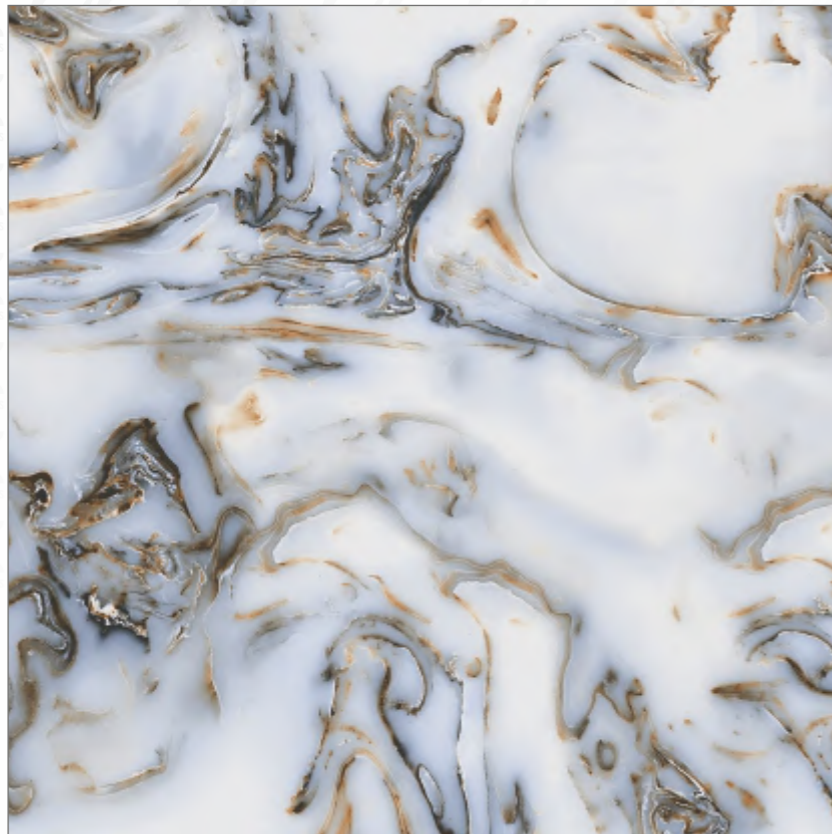

MARVEL SKY

RESIDENTIAL, COMMERCIAL,
WELL NESS, HOSPITALITY

RANDOM - 04 • SURFACE - GLOSSY