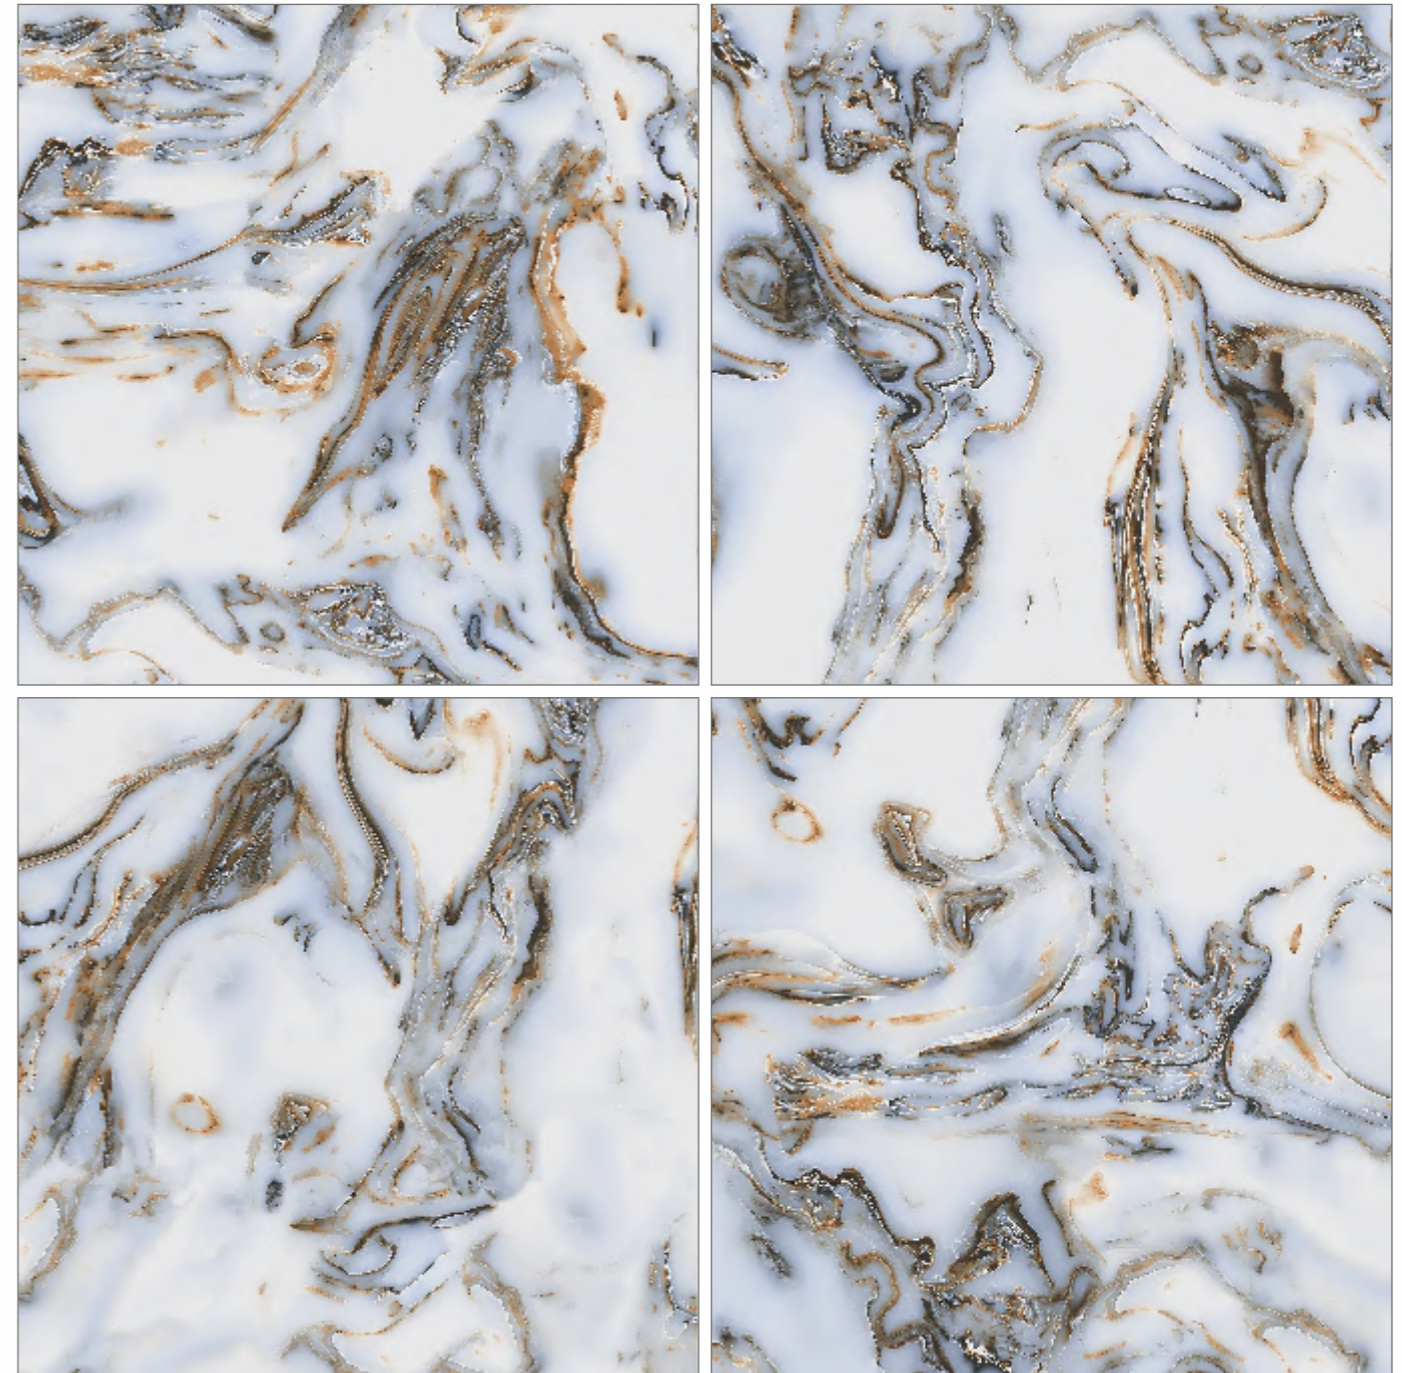

MARVEL SKY

RESIDENTIAL, COMMERCIAL,
WELL NESS, HOSPITALITY

RANDOM - 04 • SURFACE - GLOSSY