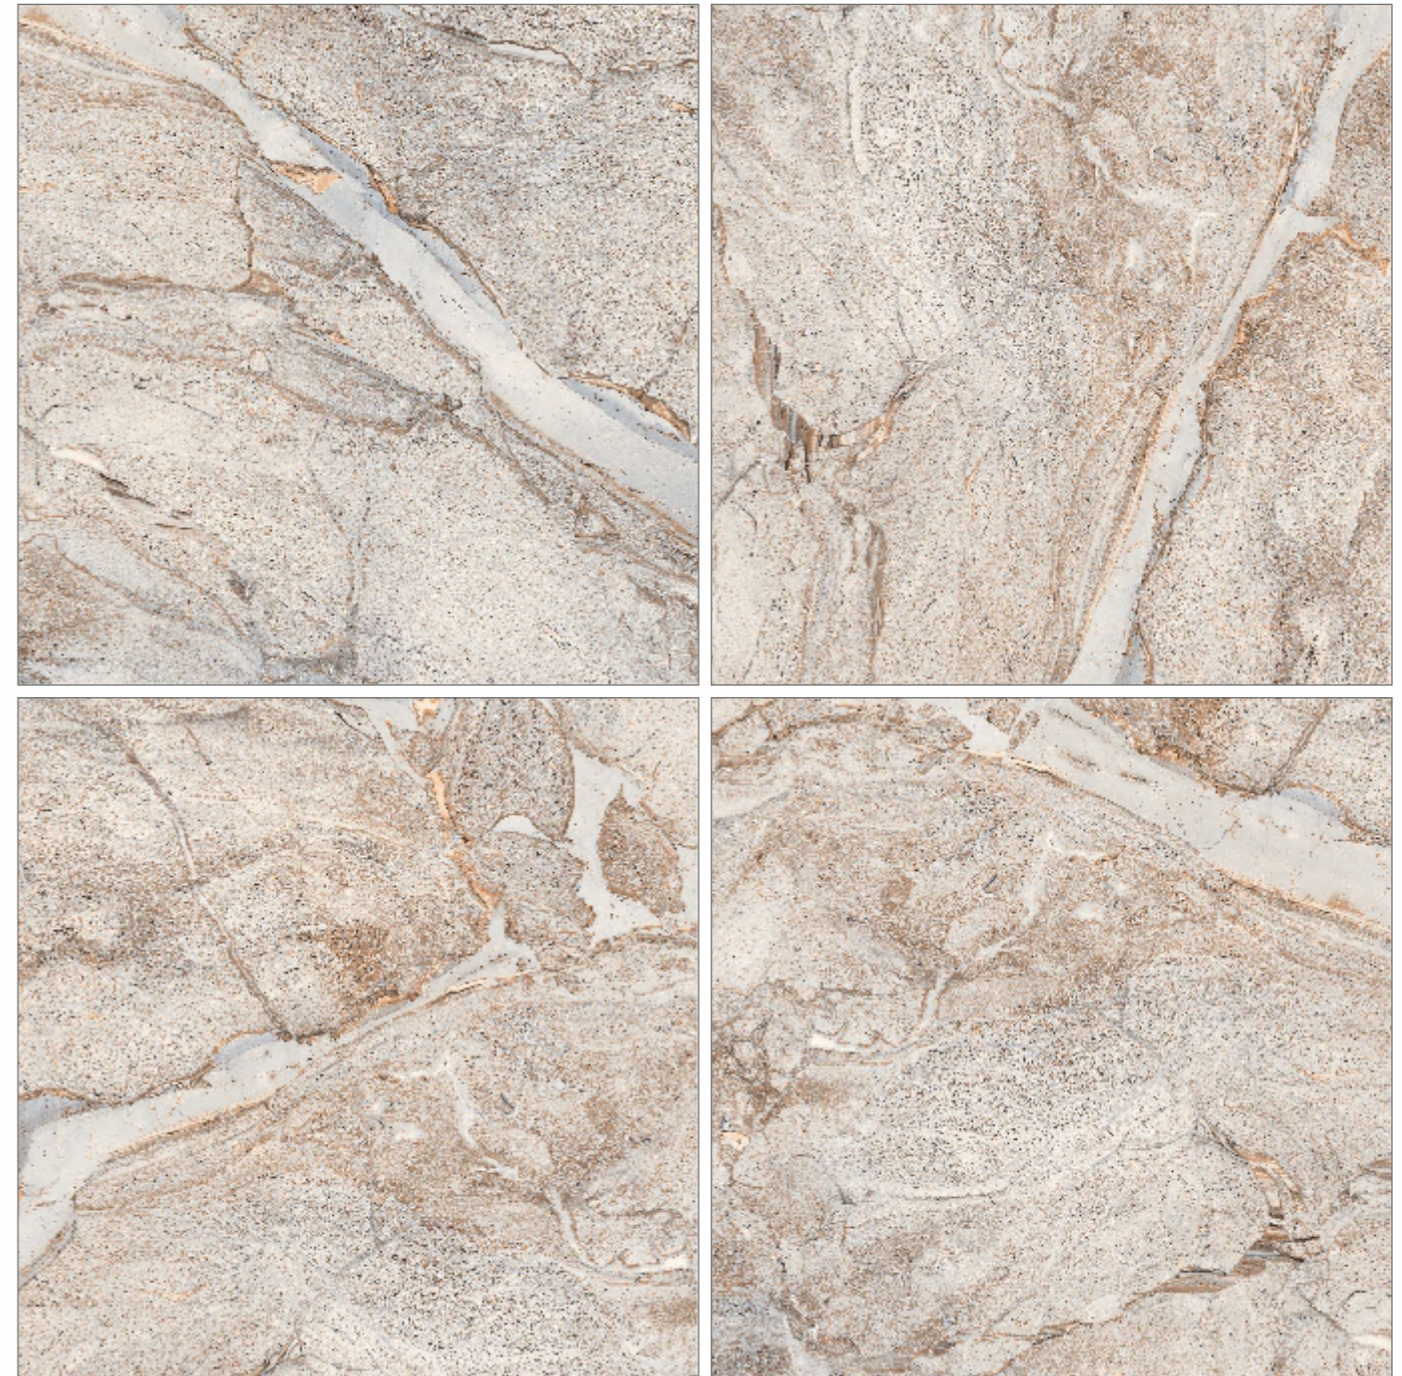

## MONTANA HONEY

RESIDENTIAL, COMMERCIAL,  
WELL NESS, HOSPITALITY

RANDOM - **04** • SURFACE - **GLOSSY**

Preview of\_ **MONTANA MAUVE**

**600x600mm**  
GLAZED VITRIFIED TILES

**MARBLE**  
SERIES