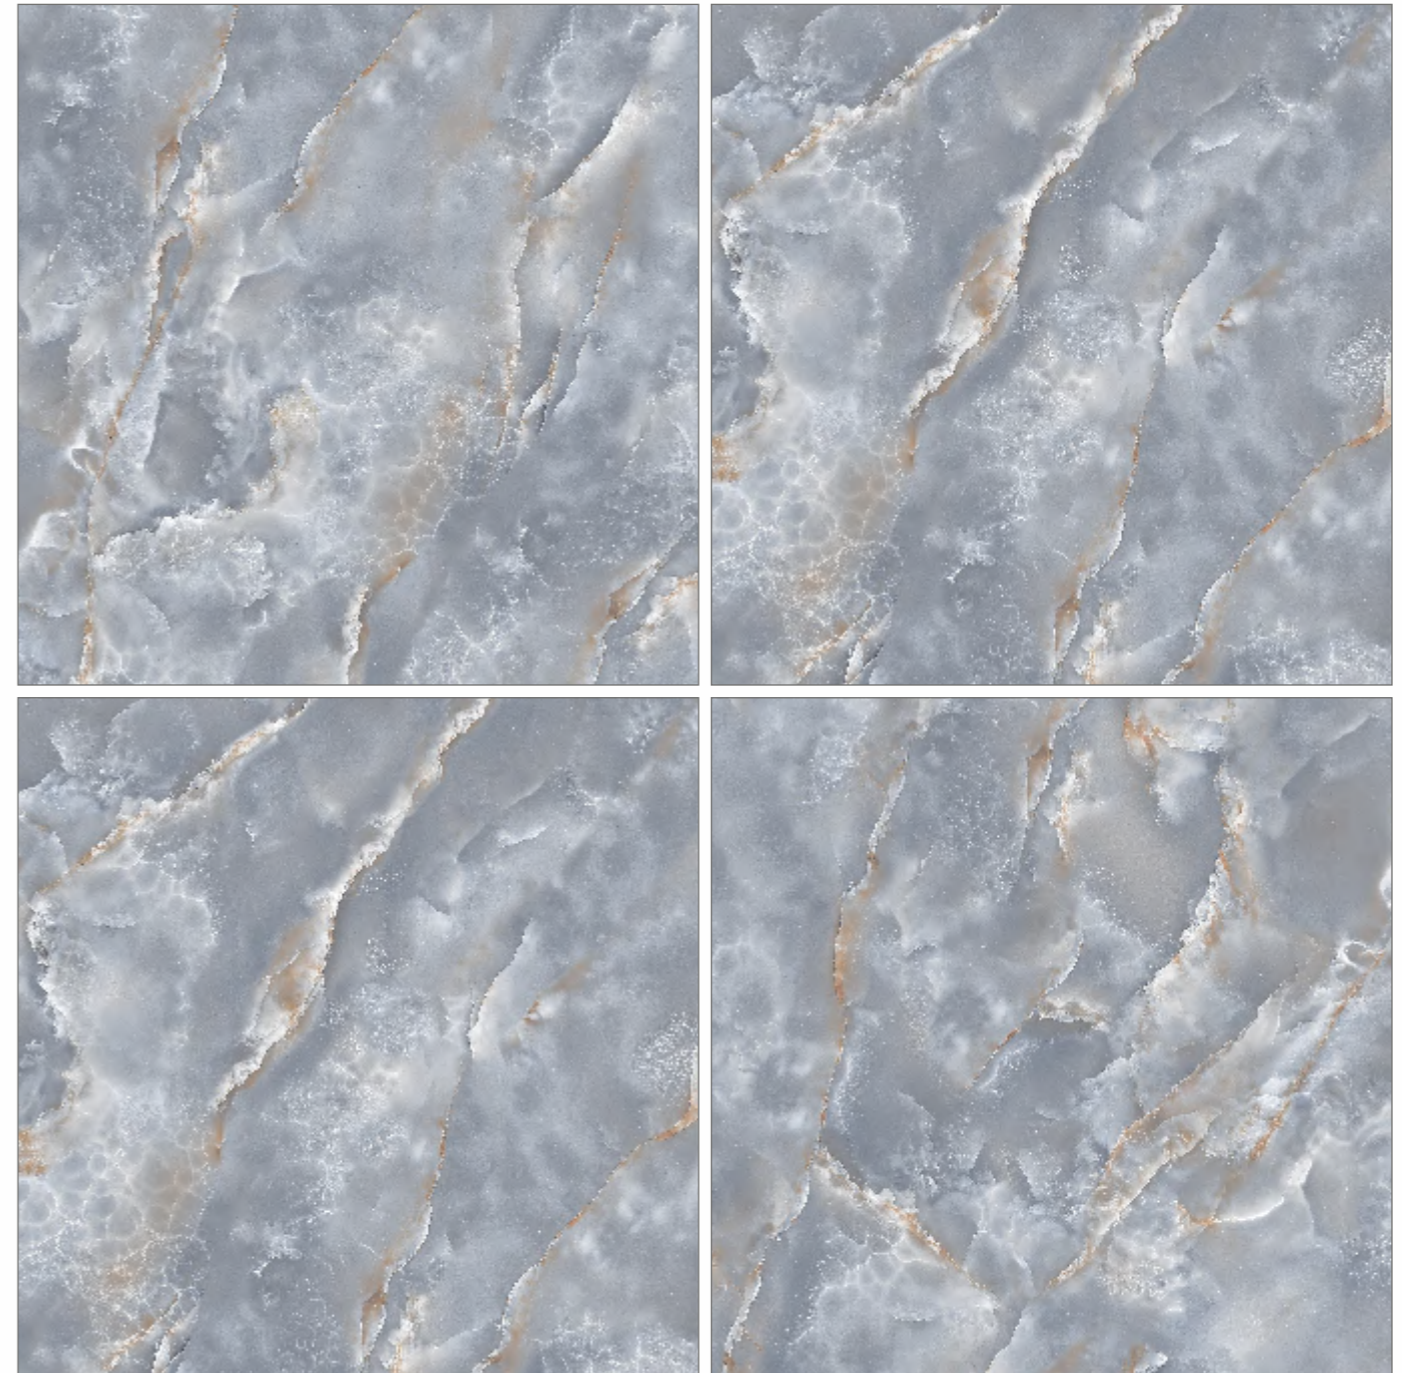

## MONTANA MAUVE

RESIDENTIAL, COMMERCIAL,  
WELL NESS, HOSPITALITY

RANDOM - **04** • SURFACE - **GLOSSY**

Preview of\_ **MORENA BLUE**

**600x600mm**  
GLAZED VITRIFIED TILES

**MARBLE**  
SERIES