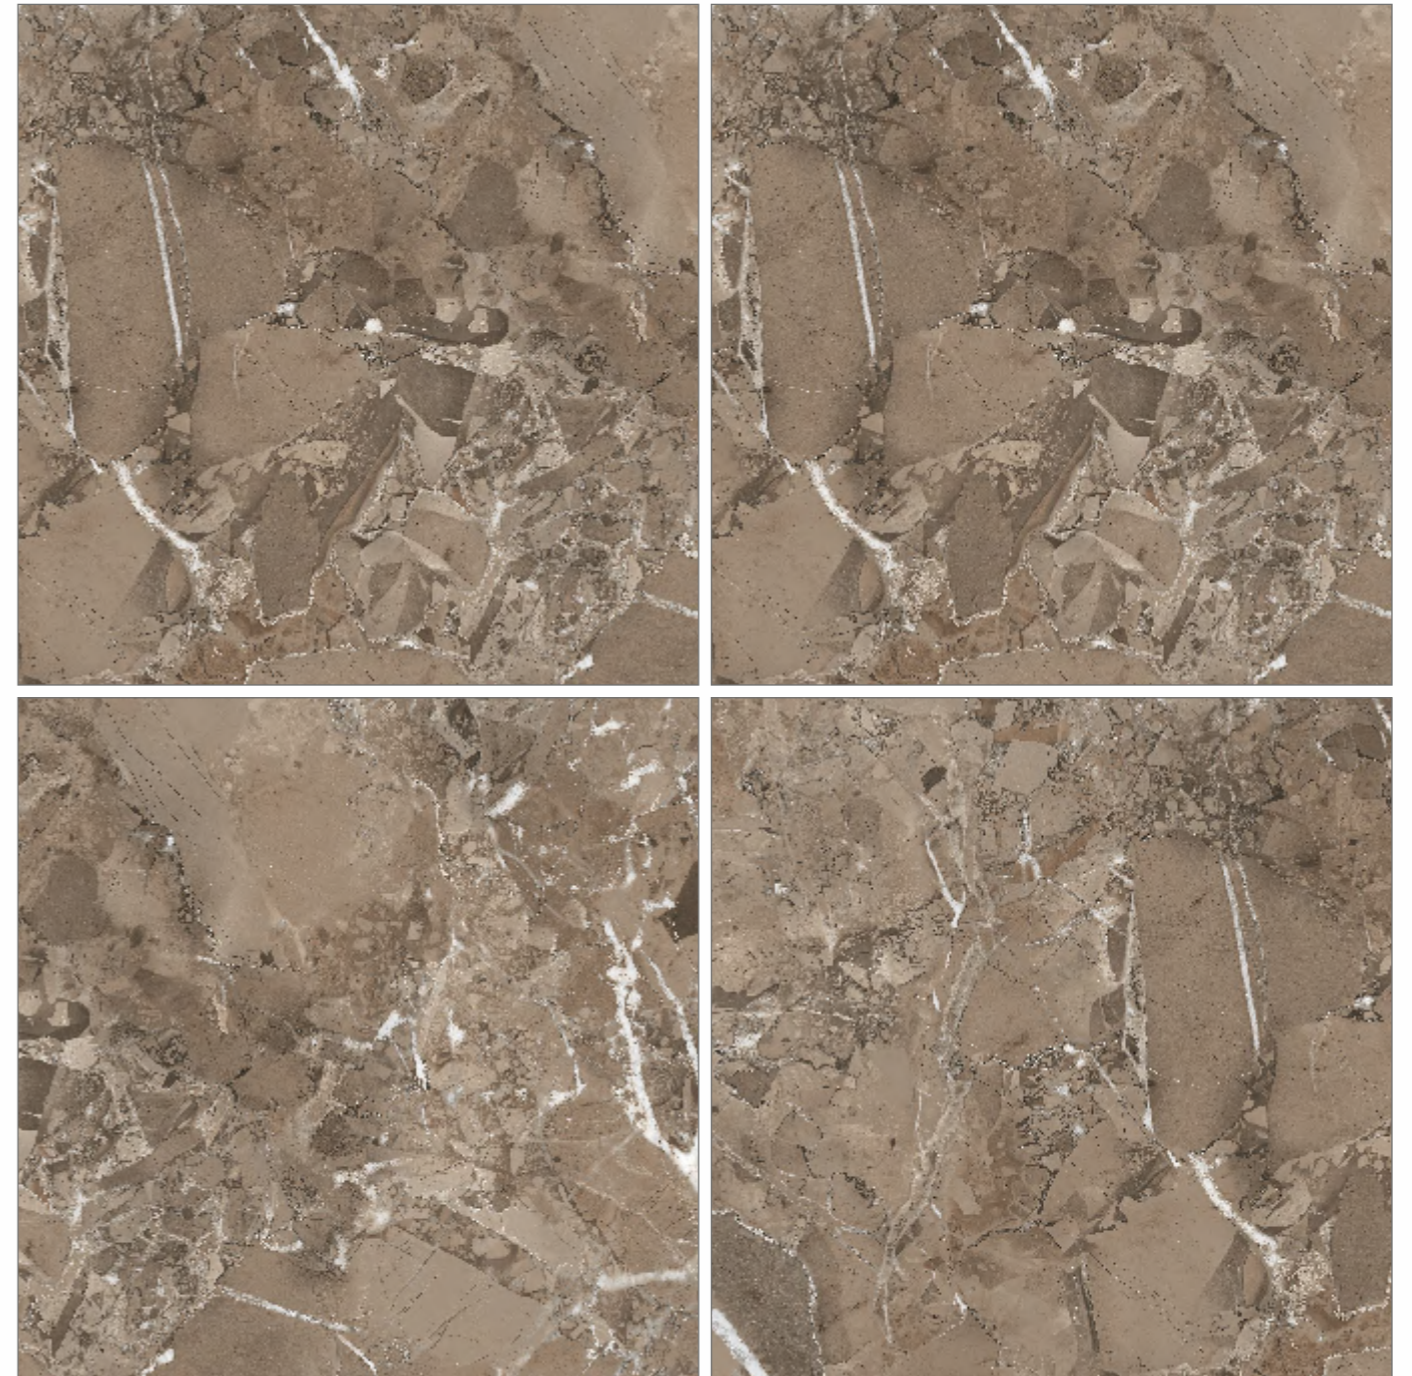

## METRO ONYX

RESIDENTIAL, COMMERCIAL,  
WELL NESS, HOSPITALITY

RANDOM - **04** • SURFACE - **GLOSSY**

Preview of\_ **MISTERO BROWN**

**600x600mm**  
GLAZED VITRIFIED TILES

**MARBLE**  
SERIES